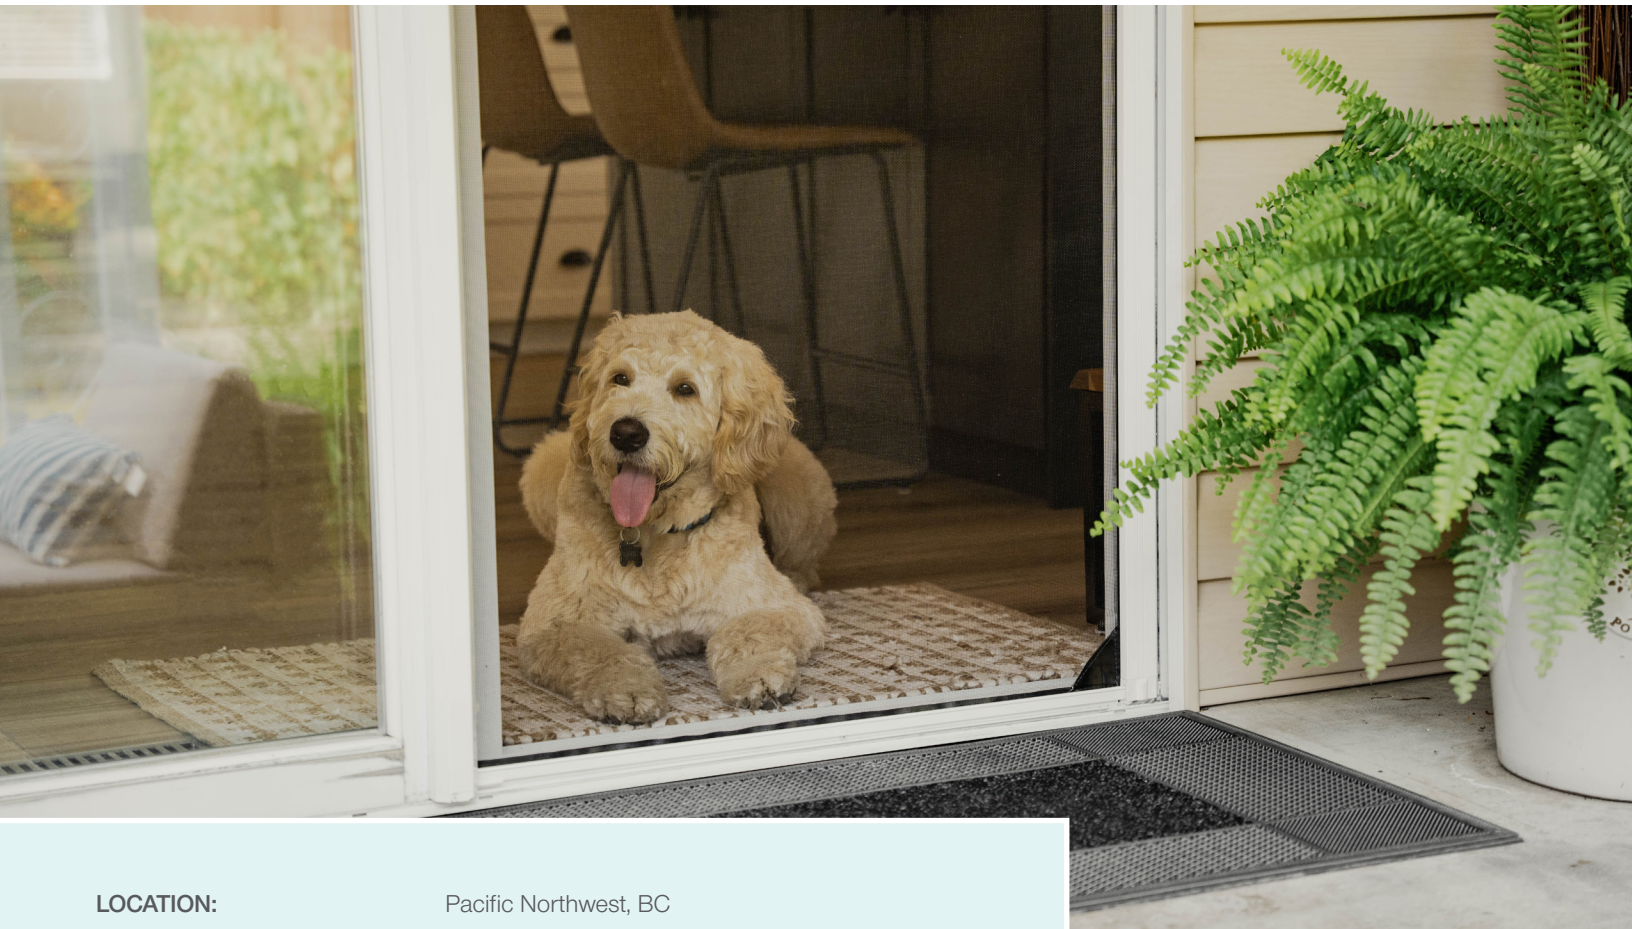

Pawsitive Vibes: Keeping Pets Safe

Happy Pacific Northwest pups enjoying the fresh air with Phantom Screens

LOCATION: Pacific Northwest, BC

HOUSE STYLE: Rancher

PHANTOM PRODUCTS: Phantom Door Screens with Mesh Lock

MESH TYPE: Phifer 18/14 Insect Mesh

PHANTOM DISTRIBUTOR: Phantom Screens Lower Mainland

NEED: New pet owners, Jesse and Tamara, were eager to open their doors and enjoy the fresh air and neighborhood sounds in their beautifully renovated ranch-style home. However, they were concerned about keeping their beloved pups safe indoors while doing so.

SOLUTION: Phantom's retractable door screen with Mesh Lock is the perfect solution. Its reinforced corners and secure zipper system provide an extra layer of protection, ensuring small pets stay safely indoors. This innovative screen allows Jesse and Tamara to open the doors without any worry, offering peace of mind and a harmonious living environment.

“Our dogs Otis and Henry will sit by the open doors and enjoy the breeze and sun and sounds of the neighborhood for hours. We love knowing they’re safe inside!”

— Jesse & Tamara,
Happy Homeowners

Keep Pets Safe